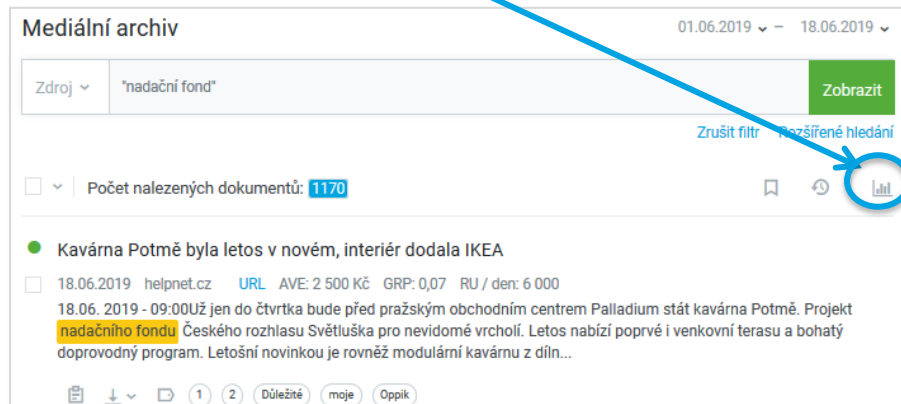

ANALYTIKA

- ✓ z domovské stránky Archivu se kliknutím na ikonu grafu zobrazí spojnicový graf
- ✓ zobrazující vývoj počtu příspěvků v čase

zobrazený graf lze jednoduše stáhnout