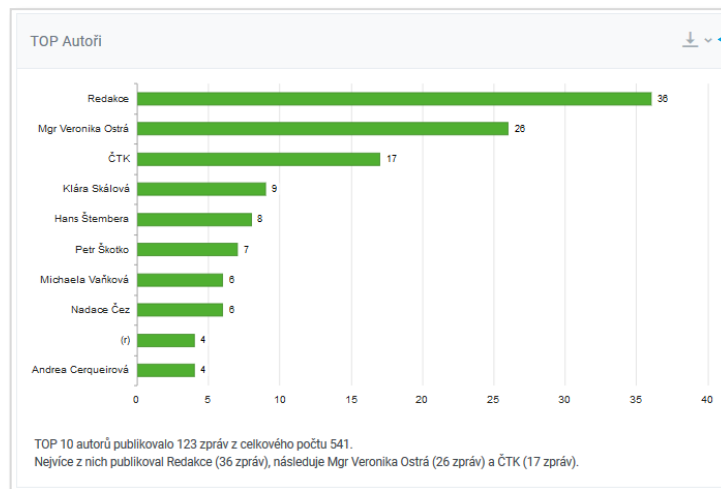

ANALYTIKA

- ✓ z domovské stránky Archivu se kliknutím na ikonu grafu zobrazí spojnicový graf
- ✓ zobrazující vývoj počtu příspěvků v čase

zobrazený graf lze jednoduše stáhnout